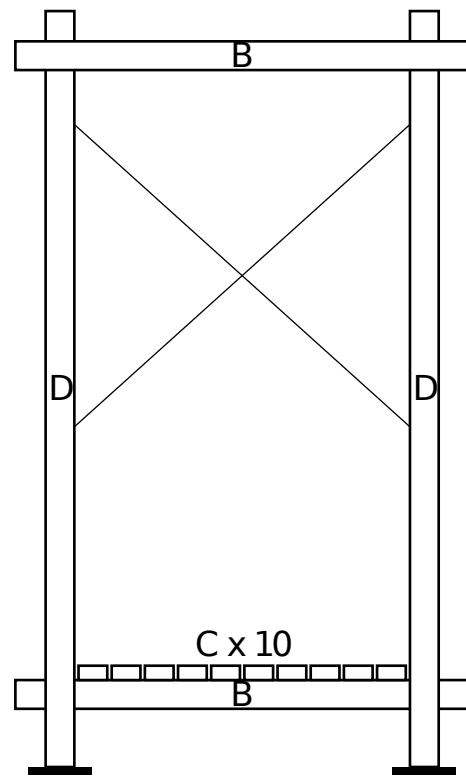

Klondike Sled

Detailed instructions and video available at:
<http://ScoutDocs.ca/Klondike/>

- A Bindings (x4) 
- B Cross bar (x3) 
- C Floor board (x10) 
- D Upright (L&R) 
- E Diagonal (L&R) 

Scale 1:10 (1 mm = 1 cm)

Scoutdocs
<http://ScoutDocs.ca/>

Rear view

Side view